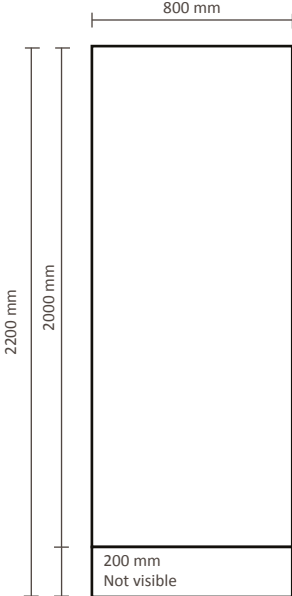

# Roll-Banner Budget

## Graphical specifications

**80x200cm (RBB080)**

**85x200cm (RBB085)**

**100x200cm (RBB100)**