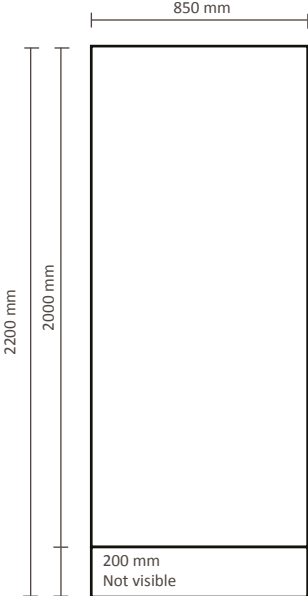

# Roll-Banner Budget

## Graphical specifications

**80x200cm (RBB080)**

**85x200cm (RBB085)**

**100x200cm (RBB100)**